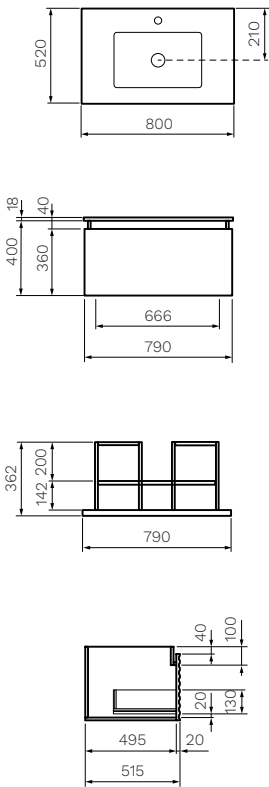

FEATURES

10 YEAR FURNITURE WARRANTY

800
LOOM WALL CABINET
800(L) X 520(W) X 418(H)
WITH CARRARA MARBLE TOP
1 TAPHOLE / 1 DRAWER
85521.BW

1200
LOOM WALL CABINET
1200(L) X 520(W) X 418(H)
WITH CARRARA MARBLE TOP
1 TAPHOLE / 1 DRAWER
85522.BW

1400
LOOM WALL CABINET
1400(L) X 520(W) X 418(H)
WITH CARRARA MARBLE TOP
2 TAPHOLE / 2 DRAWER
85523.BW

1600
LOOM SIDE STORAGE CABINET

BLACK METAL
WITH OPEN
5 SHELF SET
200(L) X 200(W)
X 1600(H)
85524.BW

BLACK WALNUT
WITH 5 SHELF SET
1 X DOOR
300(L) X 200(W)
X 1600(H)
85525.BW

NOTE: CAN BE
COMBINED TO
FORM SINGLE
CABINET

SPECIFICATIONS

800
LOOM WALL CABINET

1200
LOOM WALL CABINET

1400
LOOM WALL CABINET

1400
LOOM SIDE STORAGE CABINETS