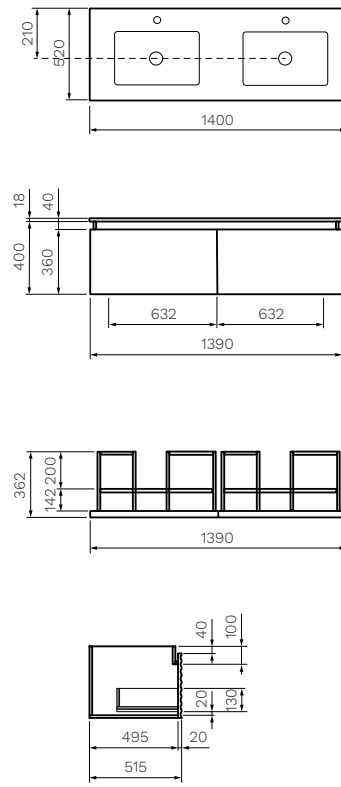

1400
LOOM WALL CABINET
1400(L) X 520(W) X 418(H)
WITH CARRARA MARBLE TOP
2 TAPHOLE / 2 DRAWER
85523.BW

1600
LOOM SIDE STORAGE CABINET

BLACK METAL
WITH OPEN
5 SHELF SET
200(L) X 200(W)
X 1600(H)
85524.BW

BLACK WALNUT
WITH 5 SHELF SET
1 X DOOR
300(L) X 200(W)
X 1600(H)
85525.BW

NOTE: CAN BE
COMBINED TO
FORM SINGLE
CABINET

SPECIFICATIONS

800
LOOM WALL CABINET

1200
LOOM WALL CABINET

1400
LOOM WALL CABINET

1400
LOOM SIDE STORAGE CABINETS