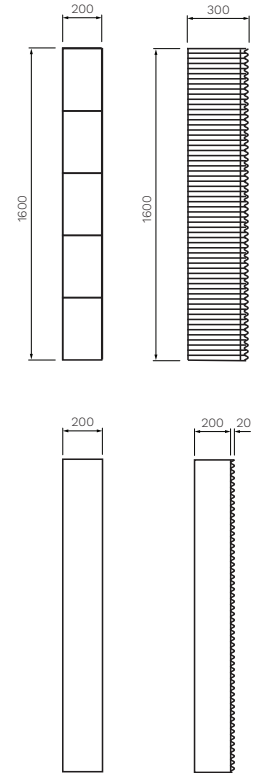

FEATURES

10 YEAR FURNITURE WARRANTY

800
LOOM WALL CABINET
800(L) X 520(W) X 418(H)
WITH CARRARA MARBLE TOP
1 TAPHOLE / 1 DRAWER
85521.BW

1200
LOOM WALL CABINET
1200(L) X 520(W) X 418(H)
WITH CARRARA MARBLE TOP
1 TAPHOLE / 1 DRAWER
85522.BW

BLACK WALNUT
WITH 5 SHELF SET
1 X DOOR
300(L) X 200(W)
X 1600(H)
85525.BW

NOTE: CAN BE
COMBINED TO
FORM SINGLE
CABINET

SPECIFICATIONS

800
LOOM WALL CABINET

1200
LOOM WALL CABINET

1400
LOOM WALL CABINET

1400
LOOM SIDE STORAGE CABINETS