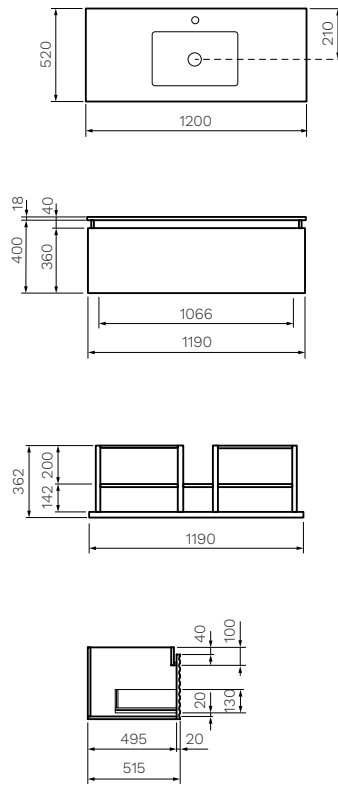

FEATURES

10 YEAR FURNITURE WARRANTY

800
LOOM WALL CABINET
800(L) X 520(W) X 418(H)
WITH CARRARA MARBLE TOP
1 TAPHOLE / 1 DRAWER
85521.BW

1200
LOOM WALL CABINET
1200(L) X 520(W) X 418(H)
WITH CARRARA MARBLE TOP
1 TAPHOLE / 1 DRAWER
85522.BW

1400
LOOM WALL CABINET
1400(L) X 520(W) X 418(H)
WITH CARRARA MARBLE TOP
2 TAPHOLE / 2 DRAWER
85523.BW

1600
LOOM SIDE STORAGE CABINET

BLACK METAL
WITH OPEN
5 SHELF SET
200(L) X 200(W)
X 1600(H)
85524.BW

BLACK WALNUT
WITH 5 SHELF SET
1 X DOOR
300(L) X 200(W)
X 1600(H)
85525.BW

NOTE: CAN BE
COMBINED TO
FORM SINGLE
CABINET

SPECIFICATIONS

800
LOOM WALL CABINET

1200
LOOM WALL CABINET

1400
LOOM WALL CABINET

1400
LOOM SIDE STORAGE CABINETS