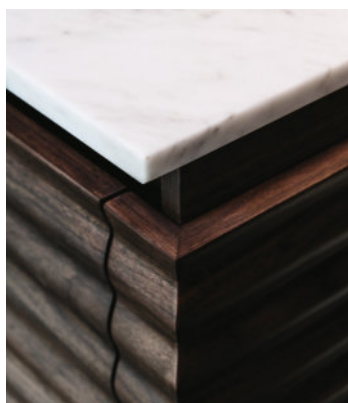

PARISI

LOOM

LOOM

INSPIRED BY THE PROCESS OF WEAVING CLOTH, THE LOOM BATHROOM FURNITURE RANGE IS HANDMADE FROM QUALITY BLACK WALNUT, WITH EACH PIECE HAND CARVED, SANDED AND POLISHED TO PRODUCE A TRULY UNIQUE PIECE OF FURNITURE.

FEATURES

10 YEAR FURNITURE WARRANTY

800
LOOM WALL CABINET
800(L) X 520(W) X 418(H)
WITH CARRARA MARBLE TOP
1 TAPHOLE / 1 DRAWER
85521.BW

1200
LOOM WALL CABINET
1200(L) X 520(W) X 418(H)
WITH CARRARA MARBLE TOP
1 TAPHOLE / 1 DRAWER
85522.BW